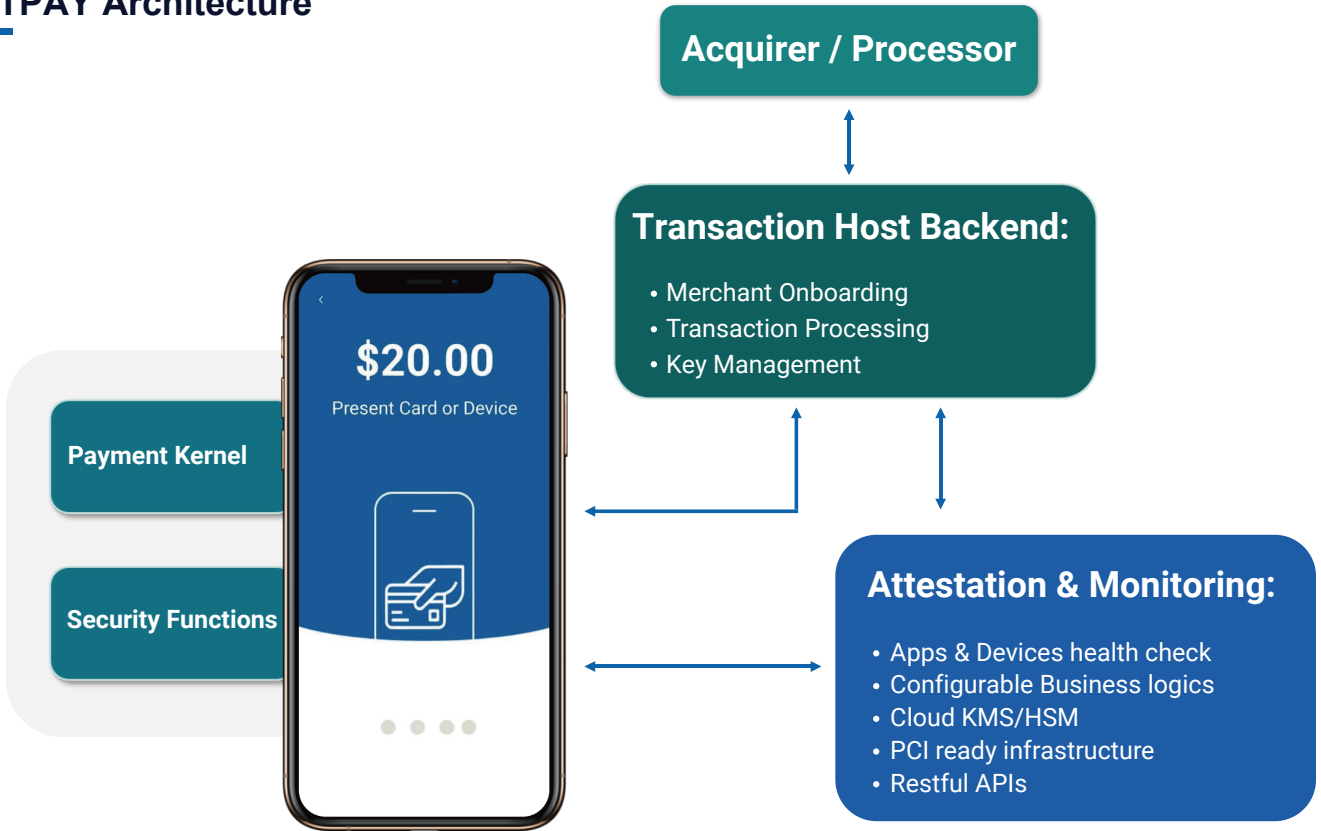

FTPAY Architecture