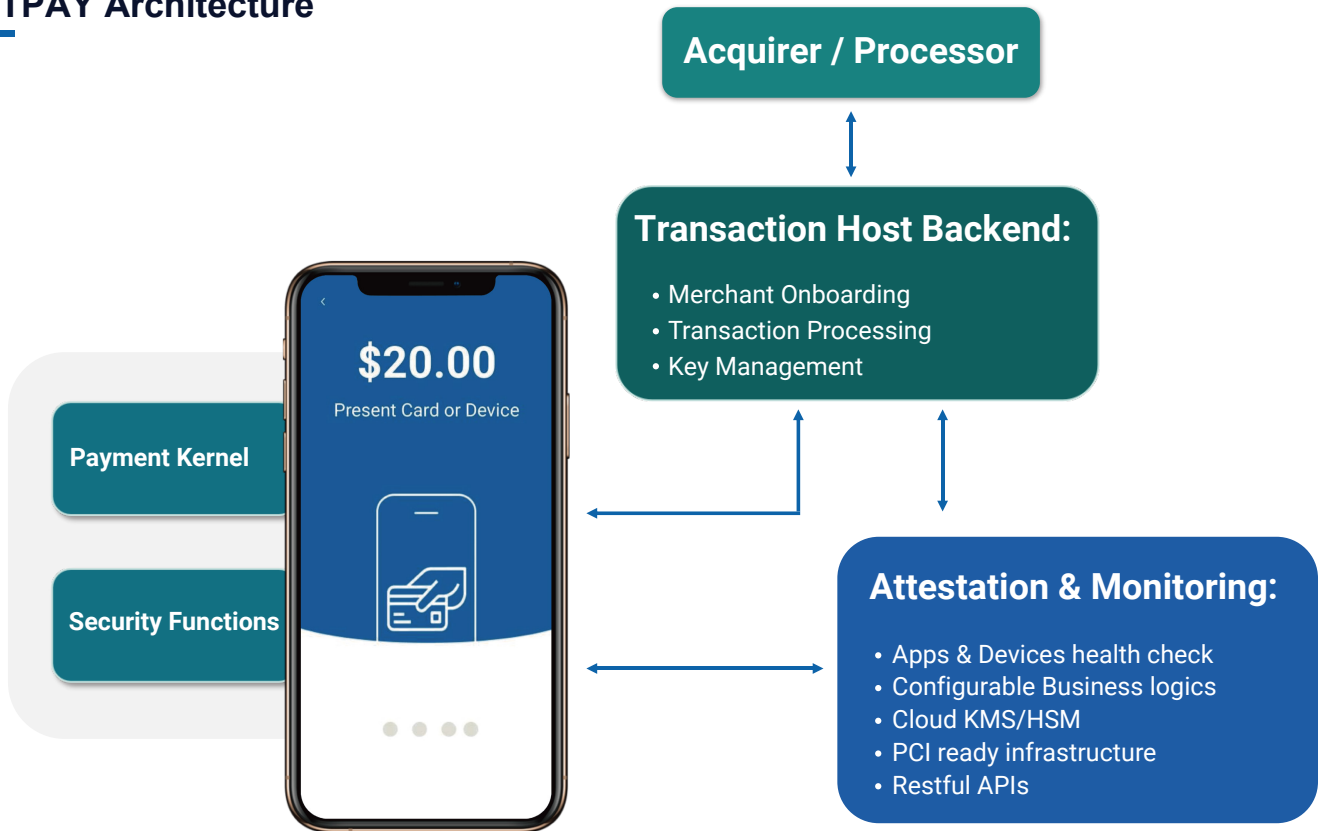

FTPAY Architecture