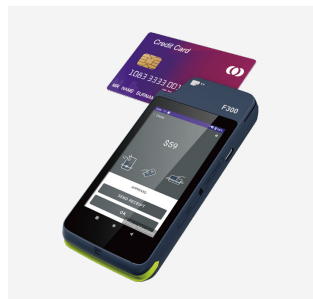

F300

Smart Payment Terminal

Android 10

4G + 3G + 2G
Wi-Fi 5: 2.4GHz
BT 4.2

4.0" HD LCM
2MP Camera

MSR + IC + NFC + QR

Retail

Supermarket

Restaurant

Hotel

Parking lot

Gas station

Operating System	Android 10
Processor	Quad-Core 4*A53@1.4GHz
Memory	RAM: 1GB + ROM: 8GB
Communications	4G (LTE-FDD/LTE-TDD) + 3G (WCDMA) + 2G (GSM), Wi-Fi 5: 2.4GHz, Bluetooth 4.2/BLE
Location	GPS, GLONASS/BeiDou
Display	4.0 inch, IPS LCD, 800*480Pixel, Multi-touch
Camera	Rear: 2MP FF with Flash LED
Battery	3.8V/2800mAh(Built-in battery)
Magnetic Card Reader	ISO/IEC 7811, ISO/IEC 7813, Track 1/2/3, Bi-directional swiping
IC Card Reader	ISO/IEC 7816, Conform to EMV L1/L2
NFC	13.56MHz, ISO/IEC 14443, ISO18092, Type A&B, Felica, Mifare card
Card Slot	SIM*1 + PSAM*1
Peripheral Ports	Type C*1 (USB2.0, OTG)
Adapter	Input: 100-240V AC, 50/60Hz 0.35A Output: 5V DC/2.0A
Audio	1W
Physical	135.5mm (L)*65mm (W)*16.5mm (H)
Weight	174g
Environment	Operating Temperature: -10°C ~ 50°C (14°F~122°F) Storage Temperature: -20°C ~ 60°C (-4°F~140°F) Relative Humidity: 5%-96% (Non-Condensing)
Accessories	Adapter*1, USB Cable(only charging)*1, Manual*1
Certifications	PCI, EMV L1&L2, EMV Contactless L1, Paypass, PayWave, JCB, Amex, Discover, Pure, qUICS, Rupay, AuspayNET, EFT POS, NSICCS, TQM, WPC, CE, FCC, ANRT, CB,CMC, RoHS, BIS, DGM, UN38.3, MSDS, NTRA-VOC, GSMA, Google Smart Tap, WEEE

Optional Items

Memory

RAM: 2GB/ROM: 16GB

Card Slot

SIM*2

USB Cable

Type C (data/damping)

Type C USB to RJ 45 Adapter

100 Mbps Ethernet LAN

Silicone Cover

Customized colors

Screen Protector

Hydrogel film

Back Clip Barcode Scanner

Dimensions: 166.5*68.60*35.2mm

Image size: 640*480 Pixels 1D&2D