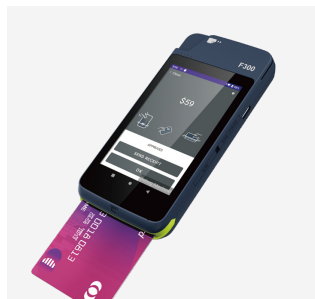

F300

Smart Payment Terminal

Android 10

4G + 3G + 2G
Wi-Fi 5: 2.4GHz
BT 4.2

4.0" HD LCM
2MP Camera

MSR + IC + NFC + QR

Retail

Supermarket

Restaurant

Hotel

Parking lot

Gas station

Operating System	Android 10
Processor	Quad-Core 4*A53@1.4GHz
Memory	RAM: 1GB + ROM: 8GB
Communications	4G (LTE-FDD/LTE-TDD) + 3G (WCDMA) + 2G (GSM), Wi-Fi 5: 2.4GHz, Bluetooth 4.2/BLE
Location	GPS, GLONASS/BeiDou
Display	4.0 inch, IPS LCD, 800*480Pixel, Multi-touch
Camera	Rear: 2MP FF with Flash LED
Battery	3.8V/2800mAh(Built-in battery)
Magnetic Card Reader	ISO/IEC 7811, ISO/IEC 7813, Track 1/2/3, Bi-directional swiping
IC Card Reader	ISO/IEC 7816, Conform to EMV L1/L2
NFC	13.56MHz, ISO/IEC 14443, ISO18092, Type A&B, Felica, Mifare card
Card Slot	SIM*1 + PSAM*1
Peripheral Ports	Type C*1 (USB2.0, OTG)
Adapter	Input: 100-240V AC, 50/60Hz 0.35A Output: 5V DC/2.0A
Audio	1W
Physical	135.5mm (L)*65mm (W)*16.5mm (H)
Weight	174g
Environment	Operating Temperature: -10°C ~ 50°C (14°F~122°F) Storage Temperature: -20°C ~ 60°C (-4°F~140°F) Relative Humidity: 5%-96% (Non-Condensing)
Accessories	Adapter*1, USB Cable(only charging)*1, Manual*1
Certifications	PCI, EMV L1&L2, EMV Contactless L1, Paypass, PayWave, JCB, Amex, Discover, Pure, qUICS, Rupay, AuspayNET, EFT POS, NSICCS, TQM, WPC, CE, FCC, ANRT, CB,CMC, RoHS, BIS, DGM, UN38.3, MSDS, NTRA-VOC, GSMA, Google Smart Tap, WEEE

Optional Items

Memory

RAM: 2GB/ROM: 16GB

Card Slot

SIM*2

USB Cable

Type C (data/damping)

Type C USB to RJ 45 Adapter

100 Mbps Ethernet LAN

Silicone Cover

Customized colors

Screen Protector

Hydrogel film

Back Clip Barcode Scanner

Dimensions: 166.5*68.60*35.2mm

Image size: 640*480 Pixels 1D&2D